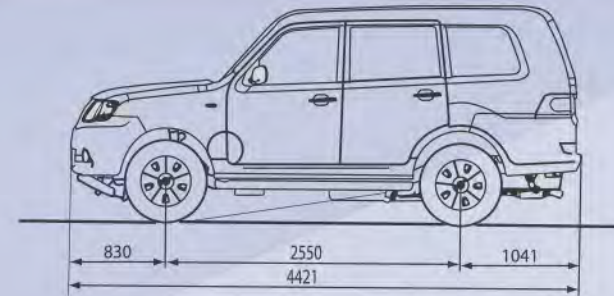

DIMENSIONS

Length x Width x Height	CX- 4421 mm x 1780 mm x 1940 mm LX- 4421 mm x 1853 mm x 1940 mm
Wheelbase	2550 mm
Turning Radius	5.35 m
Gross Vehicle Weight	2535 kg
Fuel Tank capacity	65 Ltr.

FEATURES

MODEL	CX	LX
Comfort & Convenience		
Power steering	✓	✓
HVAC (Heating, ventilation and AC)	Heating only	✓
ORVM - Tip tap	✓	✓
Front Roof lamp	✓	✓
Illuminated Ignition Key slot	✓	✓
Adjustable light intensity on Instrument panel	✓	✓
Digital Trip meter	✓	✓
Magazine Pockets in the Door Trims	✓	✓
Bottle holder	✓	✓
Door inner handle Black and Silver painted	✓	✓
Mobile holder in center console	✓	✓
Sun visor vanity mirror	✓	✓
Cable operated remote fuel flap	✓	✓
Side foot step	-	✓
Tilt steering	✓	✓
Seating Capacity	7S-SF/Captain, 8S-FF, 9S-SF	
Seat Upholstery	Fabric+Vinyl (Ebony Black)	
Mud Flaps	✓	✓
Fabric insert on door trim	✓	✓
Safety & Security		
Collapsible Steering	✓	✓
Motorized Head Lamps adjustment	✓	✓
Driver door ajar warning	✓	✓
Antiglare Internal Rear View Mirror	✓	✓
Height adjustable seat belts	✓	✓
High Mount Stop Lamp	✓	✓
Child lock	✓	✓

DIMENSIONS

The new Tata Movus has been designed with Flexi Seating option to make it a more spacious, luxurious and comfortable drive for you.

COLOUR OPTIONS

ARCTIC SILVER

ARCTIC WHITE

MOVUS
FOR EVERY JOURNEY

SMS 'MOVUS' to 5616161.

Please contact the nearest Tata Motors dealer or call us at toll free 1800 209 7979 or Email: reachus@tatamotors.com

*Terms and conditions apply. Mileage as certified by ARAI. Features shown are the CX variant and will vary across variants. Accessories shown may or may not be part of the standard fitment. The information and specifications printed are not binding and are subject to change without prior notice. The indicative specifications for reference only. Movus has 3 years / 1,00,000 kms warranty which ever is earlier. Please ask for 1 year / 50,000 kms extended warranty which ever is earlier.