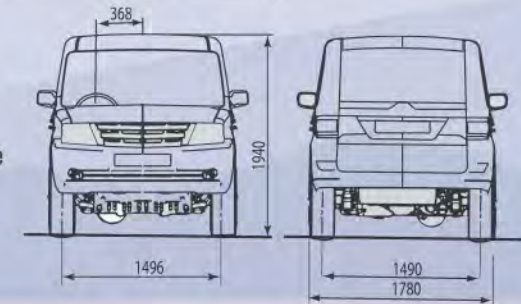

DIMENSIONS

Length x Width x Height	CX- 4421 mm x 1780 mm x 1940 mm LX- 4421 mm x 1853 mm x 1940 mm
Wheelbase	2550 mm
Turning Radius	5.35 m
Gross Vehicle Weight	2535 kg
Fuel Tank capacity	65 Ltr.

FEATURES

MODEL	CX	LX
Comfort & Convenience		
Power steering	✓	✓
HVAC (Heating, ventilation and AC)	Heating only	✓
ORVM - Tip tap	✓	✓
Front Roof lamp	✓	✓
Illuminated Ignition Key slot	✓	✓
Adjustable light intensity on Instrument panel	✓	✓
Digital Trip meter	✓	✓
Magazine Pockets in the Door Trims	✓	✓
Bottle holder	✓	✓
Door inner handle Black and Silver painted	✓	✓
Mobile holder in center console	✓	✓
Sun visor vanity mirror	✓	✓
Cable operated remote fuel flap	✓	✓
Side foot step	-	✓
Tilt steering	✓	✓
Seating Capacity	7S-SF/Captain, 8S-FF, 9S-SF	
Seat Upholstery	Fabric+Vinyl (Ebony Black)	
Mud Flaps	✓	✓
Fabric insert on door trim	✓	✓
Safety & Security		
Collapsible Steering	✓	✓
Motorized Head Lamps adjustment	✓	✓
Driver door ajar warning	✓	✓
Antiglare Internal Rear View Mirror	✓	✓
Height adjustable seat belts	✓	✓
High Mount Stop Lamp	✓	✓
Child lock	✓	✓

DIMENSIONS

The new Tata Movus has been designed with Flexi Seating option to make it a more spacious, luxurious and comfortable drive for you.

COLOUR OPTIONS

ARCTIC SILVER

ARCTIC WHITE

MOVUS
FOR EVERY JOURNEY

SMS 'MOVUS' to 5616161.

Please contact the nearest Tata Motors dealer or call us at toll free 1800 209 7979 or Email: reachus@tatamotors.com

*Terms and conditions apply. Mileage as certified by ARAI. Features shown are the CX variant and will vary across variants. Accessories shown may or may not be part of the standard fitment. The information and specifications printed are not binding and are subject to change without prior notice. The indicative specifications for reference only. Movus has 3 years / 1,00,000 kms warranty which ever is earlier. Please ask for 1 year / 50,000 kms extended warranty which ever is earlier.