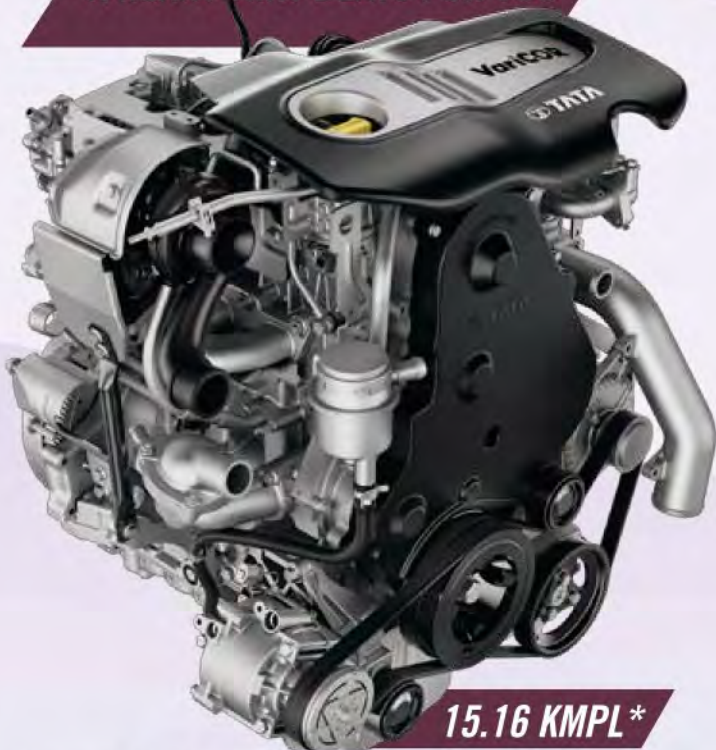

A TRUE FRIEND MAKES EVERY JOURNEY SUCCESSFUL

MOVUS
FOR EVERY JOURNEY

A HEART THAT BEATS FOR YOU

15.16 KMPL*

The new Tata Movus is powered by a robust, 16 valve, 4 cylinder, 2.2 L VARICOR engine that's all set to put you in top gear on any road. This fuel efficient engine with DOHC technology can rev up to 120PS at 4000rpm, along with 250 Nm of maximum torque at 1500-3000 rpm. This reliable engine comes with a warranty of 3years/1,50,000 km, which ever is earlier.

PROGRESS WITH THE WORLD

The new Tata Movus introduces the modern CSC + SAC clutch. It improves the life of the clutch and helps maintain constant clutch effort for the entire lifetime of the clutch.

A WORRY FREE DRIVE

With its cost-efficient, optimum change-frequency fuel filter element, a performance-enhanced fuel filtration system, a long lasting timing belt system & a new turbocharger, you get an excellent fuel efficiency of 15.16 Kmpl*, which along with the best-in-class fuel tank capacity of 65L ensures a worry free drive. The vehicle comes with an excellent warranty of 3 years/1,00,000 km which ever is earlier.

AS STYLISH AS YOU

The new Tata Movus is sure to make heads turn with its sturdy and muscular vehicle body, new stylish decals and impressive tail lamps.

SPECIFICATIONS

MODEL	
ENGINE (CC)	4 cyl 2.2 L VARICOR; 2179 CC
Type	Direct Injection common rail, BS IV diesel
Max. Output	120 PS @ 4000 rpm
Max. Torque	250 Nm @ 1500 - 3000 rpm
Clutch	Single plate dry friction type; CSC + SAC; 260 mm dia
Gear Box	G-76-5/4.1 - Double Synchronesh with Overdrive; 5+1
Suspension	Front - Independent, Double Wishbone with Coil Springs; Rear Parabolic Leaf Spring
Steering	Hydraulic Rack & Pinion Steering; Power assisted
Tyres	215 / 75 R15 LT Tubeless tyres
Brakes	Front - Disc & Single Pot caliper; Rear - Drum
Anti Roll bar	Yes